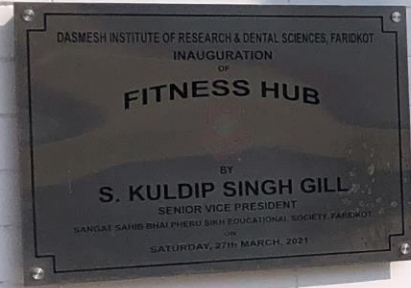

FITNESS HUB

 GPS Map Camera

Faridkot, Punjab, India

Dasmesh institute of research and dental sciences, Faridkot

Lat 30.684263°

Long 74.769763°

31/01/22 10:53 AM

GPS Map Camera